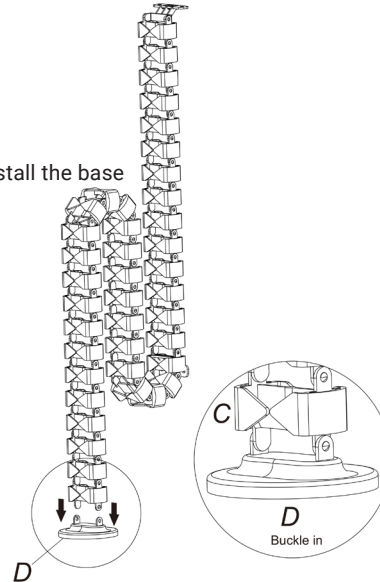

## Contents

No.	Part	Qty
A	 Upper Connector	1
B	 Lower Connector	1
C	 Serpentine Tube	4
D	 Base	1

No.	Image	Spec	Qty
1		Allen Key 4x4	1
2		M5	4
3		ST4.2	4

### Step 1

Install the upper connector and the serpentine tube.

## Step 2

Install the lower connector or the base

Install the lower connector

Install the base