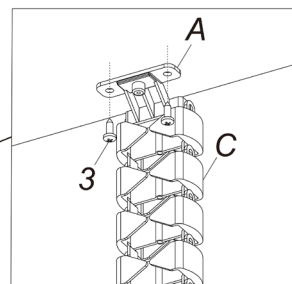

## Contents

No.	Part	Qty
A	 Upper Connector	1
B	 Lower Connector	1
C	 Serpentine Tube	4
D	 Base	1

No.	Image	Spec	Qty
1		Allen Key 4x4	1
2		M5	4
3		ST4.2	4

## Step 2

Install the lower connector or the base

Install the lower connector

Install the base

## Step 3

Install the serpentine tube

Base installation method for single desk

Fix the upper connector (A) on one end of the single-table serpentine tube on the desk, place the base (D) on the other end on the ground or on a flat surface. Finally, insert the cable into the serpentine tube.

Installation method of lower connector for single desk

Schematic diagram of screw installation

Schematic diagram of magnetic installation

Fix the upper connector (A) on one end of the double-table serpentine tube on the desk, the lower connector (B) on the other end, is screwed on the trunking with screws (2) or attached by magnetism. The lower connector is magnetic.