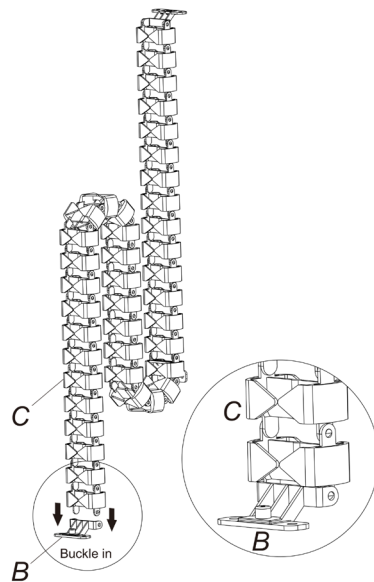

## Contents

No.	Part	Qty
A	 Upper Connector	1
B	 Lower Connector	1
C	 Serpentine Tube	4
D	 Base	1

No.	Image	Spec	Qty
1		Allen Key 4x4	1
2		M5	4
3		ST4.2	4

### Step 1

Install the upper connector and the serpentine tube.

## Step 2

Install the lower connector or the base

Install the lower connector

Install the base

## Step 3

Install the serpentine tube

Base installation method for single desk

Fix the upper connector (A) on one end of the single-table serpentine tube on the desk, place the base (D) on the other end on the ground or on a flat surface. Finally, insert the cable into the serpentine tube.