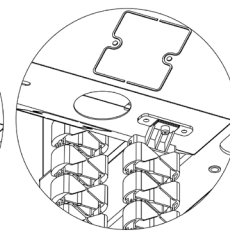

## Contents

No.	Part	Qty
A	 Upper Connector	1
B	 Lower Connector	1
C	 Serpentine Tube	4
D	 Base	1

No.	Image	Spec	Qty
1		Allen Key 4x4	1
2		M5	4
3		ST4.2	4

## Step 2

Install the lower connector or the base

Install the lower connector

Install the base

## Step 3

Install the serpentine tube

Base installation method for single desk

Fix the upper connector (A) on one end of the single-table serpentine tube on the desk, place the base (D) on the other end on the ground or on a flat surface. Finally, insert the cable into the serpentine tube.

Installation method of lower connector for single desk

Schematic diagram of screw installation

Schematic diagram of magnetic installation

Fix the upper connector (A) on one end of the double-table serpentine tube on the desk, the lower connector (B) on the other end, is screwed on the trunking with screws (2) or attached by magnetism. The lower connector is magnetic.