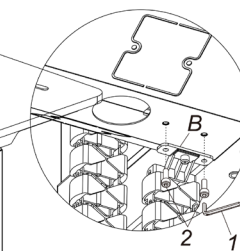

## Contents

No.	Part	Qty
A	 Upper Connector	1
B	 Lower Connector	1
C	 Serpentine Tube	4
D	 Base	1

No.	Image	Spec	Qty
1		Allen Key 4x4	1
2		M5	4
3		ST4.2	4

## Step 2

Install the lower connector or the base

Install the lower connector

Install the base

## Step 3

Install the serpentine tube

Base installation method for single desk

Fix the upper connector (A) on one end of the single-table serpentine tube on the desk, place the base (D) on the other end on the ground or on a flat surface. Finally, insert the cable into the serpentine tube.

Installation method of lower connector for single desk

Schematic diagram of screw installation

Schematic diagram of magnetic installation

Fix the upper connector (A) on one end of the double-table serpentine tube on the desk, the lower connector (B) on the other end, is screwed on the trunking with screws (2) or attached by magnetism. The lower connector is magnetic.