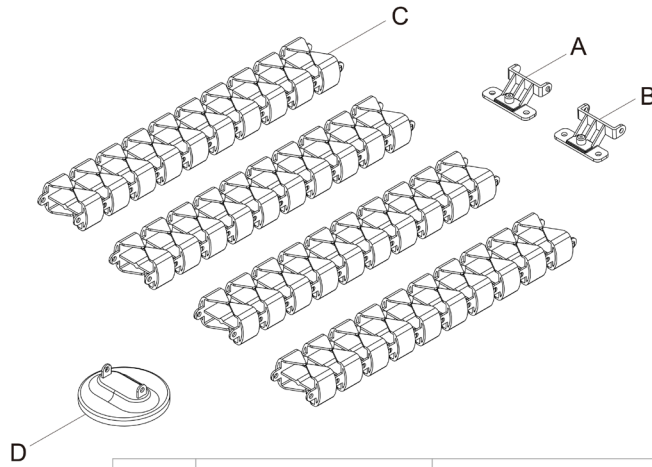

## Dellonda Standing Vertical Flexible Wire Cable Tidy Management System 1.3M Ø75mm

## Contents

No.	Part	Qty
A	 Upper Connector	1
B	 Lower Connector	1
C	 Serpentine Tube	4
D	 Base	1

No.	Image	Spec	Qty
1		Allen Key 4x4	1
2		M5	4
3		ST4.2	4