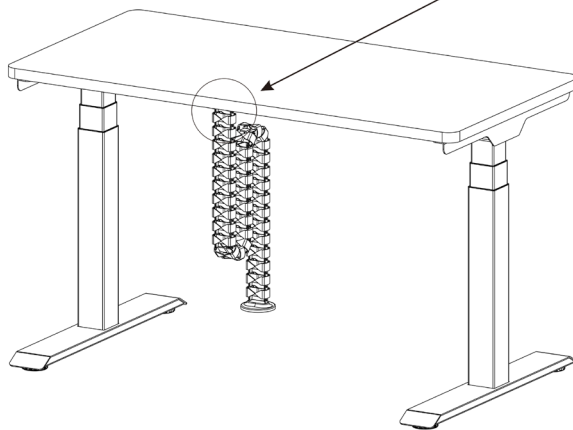

### Step 1

Install the upper connector and the serpentine tube.

## Step 2

Install the lower connector or the base

Install the lower connector

Install the base

## Step 3

Install the serpentine tube

Base installation method for single desk

Fix the upper connector (A) on one end of the single-table serpentine tube on the desk, place the base (D) on the other end on the ground or on a flat surface. Finally, insert the cable into the serpentine tube.

Installation method of lower connector for single desk

Schematic diagram of screw installation

Schematic diagram of magnetic installation

Fix the upper connector (A) on one end of the double-table serpentine tube on the desk, the lower connector (B) on the other end, is screwed on the trunking with screws (2) or attached by magnetism. The lower connector is magnetic.