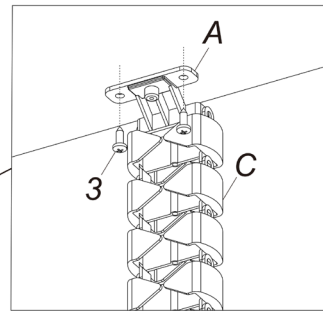

## Contents

No.	Part	Qty
A	 Upper Connector	1
B	 Lower Connector	1
C	 Serpentine Tube	4
D	 Base	1

No.	Image	Spec	Qty
1		Allen Key 4x4	1
2		M5	4
3		ST4.2	4

### Step 1

Install the upper connector and the serpentine tube.

## Step 2

Install the lower connector or the base

Install the lower connector

Install the base

Installation method of lower connector for single desk

Schematic diagram of screw installation

Schematic diagram of magnetic installation

Fix the upper connector (A) on one end of the double-table serpentine tube on the desk, the lower connector (B) on the other end, is screwed on the trunking with screws (2) or attached by magnetism. The lower connector is magnetic.