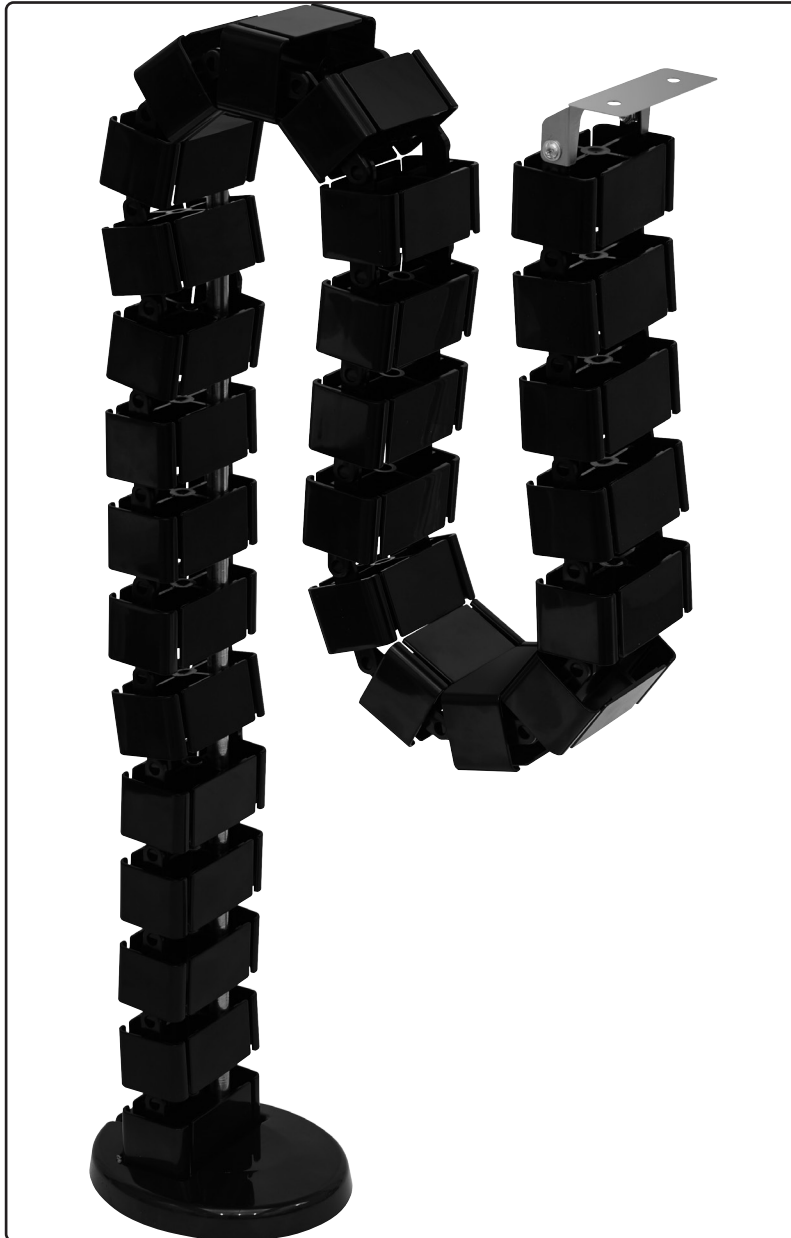

## Dellonda Standing Vertical Flexible Wire Cable Tidy Management System 1.3M Ø75mm

## Contents

No.	Part	Qty
A	 Upper Connector	1
B	 Lower Connector	1
C	 Serpentine Tube	4
D	 Base	1

No.	Image	Spec	Qty
1		Allen Key 4x4	1
2		M5	4
3		ST4.2	4

### Step 1

Install the upper connector and the serpentine tube.

## Step 3

Install the serpentine tube

Base installation method for single desk

Fix the upper connector (A) on one end of the single-table serpentine tube on the desk, place the base (D) on the other end on the ground or on a flat surface. Finally, insert the cable into the serpentine tube.