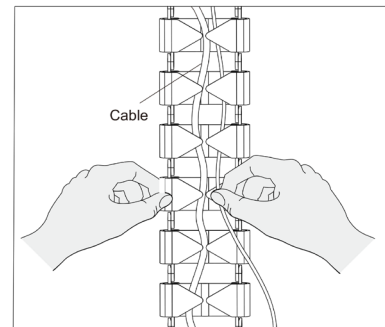

### Step 1

Install the upper connector and the serpentine tube.

## Step 2

Install the lower connector or the base

Install the lower connector

Install the base

## Step 3

Install the serpentine tube

Base installation method for single desk

Fix the upper connector (A) on one end of the single-table serpentine tube on the desk, place the base (D) on the other end on the ground or on a flat surface. Finally, insert the cable into the serpentine tube.

Installation method of lower connector for single desk

Schematic diagram of screw installation

Schematic diagram of magnetic installation

Fix the upper connector (A) on one end of the double-table serpentine tube on the desk, the lower connector (B) on the other end, is screwed on the trunking with screws (2) or attached by magnetism. The lower connector is magnetic.