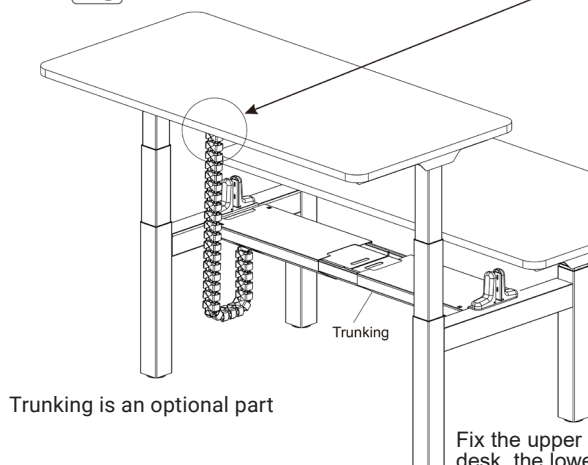

## Step 2

Install the lower connector or the base

Install the lower connector

Install the base

## Step 3

Install the serpentine tube

Base installation method for single desk

Fix the upper connector (A) on one end of the single-table serpentine tube on the desk, place the base (D) on the other end on the ground or on a flat surface. Finally, insert the cable into the serpentine tube.

Installation method of lower connector for single desk

Schematic diagram of screw installation

Schematic diagram of magnetic installation

Fix the upper connector (A) on one end of the double-table serpentine tube on the desk, the lower connector (B) on the other end, is screwed on the trunking with screws (2) or attached by magnetism. The lower connector is magnetic.